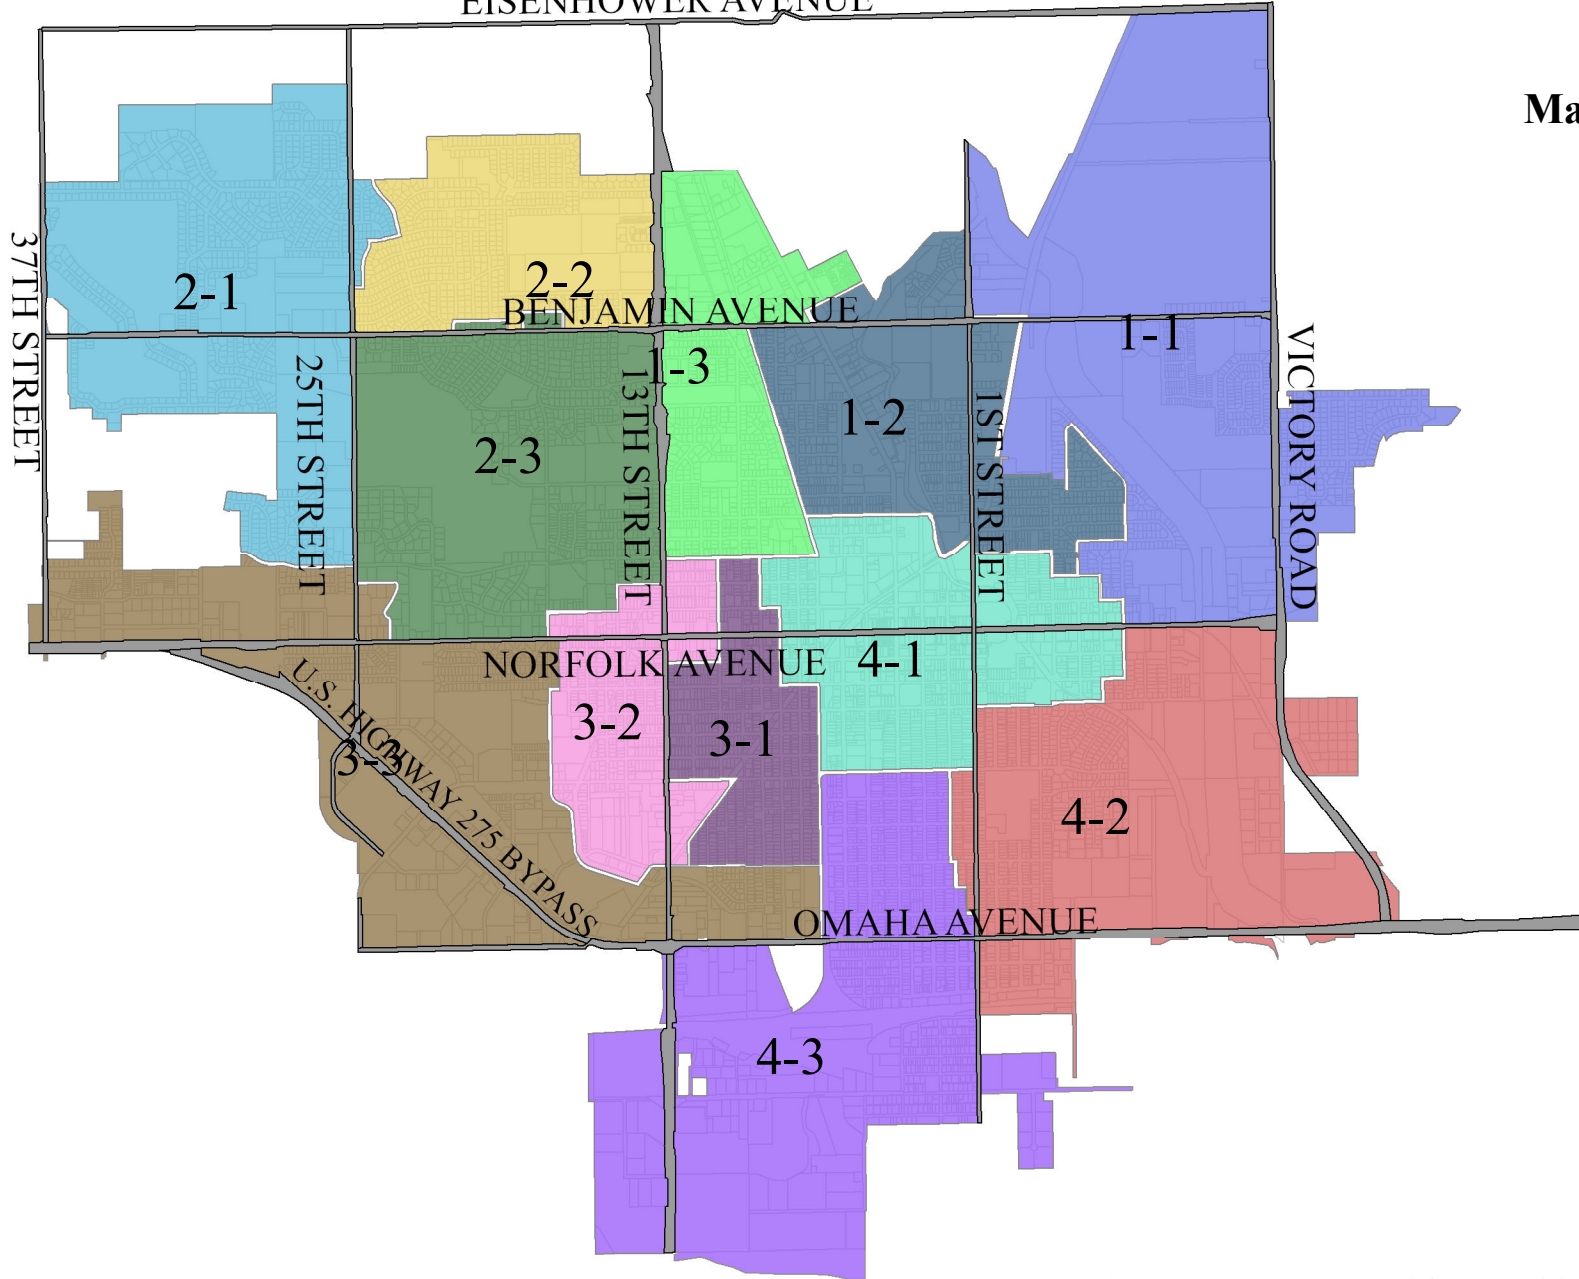

# NORFOLK VOTING PRECINCTS

EISENHOWER AVENUE

## Madison County Legend

### Precincts

- Norfolk 1-1
- Norfolk 1-2
- Norfolk 1-3
- Norfolk 2-1
- Norfolk 2-2
- Norfolk 2-3
- Norfolk 3-1
- Norfolk 3-2
- Norfolk 3-3
- Norfolk 4-1
- Norfolk 4-2
- Norfolk 4-3
- City Parcels
- City Streets

*Madison County Nebraska*  
1/19/2012